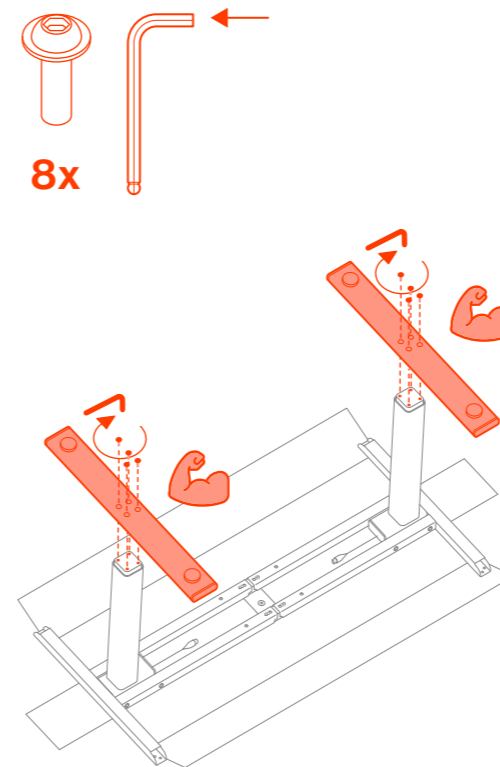

Yaasa Desk Frame Assembly Guide

rev04

www.yaasa.eu/assembly-frame

01

02

03

04

05

06

- 1 a = 120-130 cm (b = 118 cm)
- 2 a = 130-140 cm (b = 128 cm)
- 3 a = 140-150 cm (b = 138 cm)
- 4 a = 150-160 cm (b = 148 cm)
- 5 a = 160-170 cm (b = 158 cm)
- 6 a = 170-200 cm (b = 168 cm)

07

08

09

10