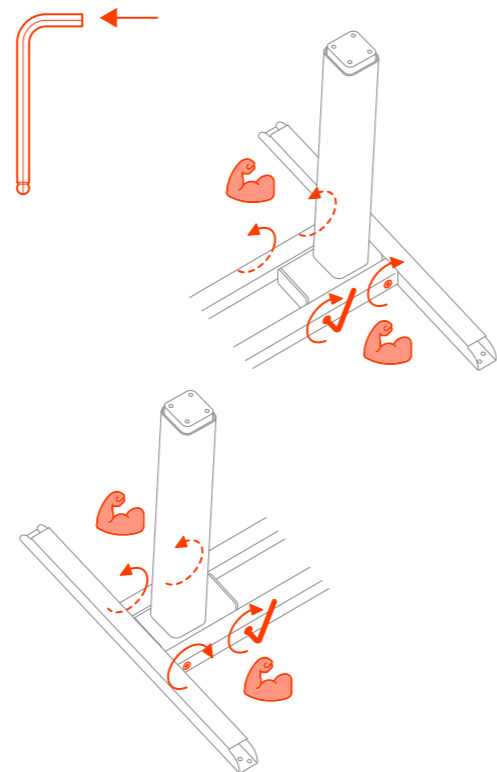

Yaasa Desk Frame Assembly Guide

rev04

www.yaasa.eu/assembly-frame

01

02

03

04

05

06

- 1 a = 120-130 cm (b = 118 cm)
- 2 a = 130-140 cm (b = 128 cm)
- 3 a = 140-150 cm (b = 138 cm)
- 4 a = 150-160 cm (b = 148 cm)
- 5 a = 160-170 cm (b = 158 cm)
- 6 a = 170-200 cm (b = 168 cm)

07

08

09

10