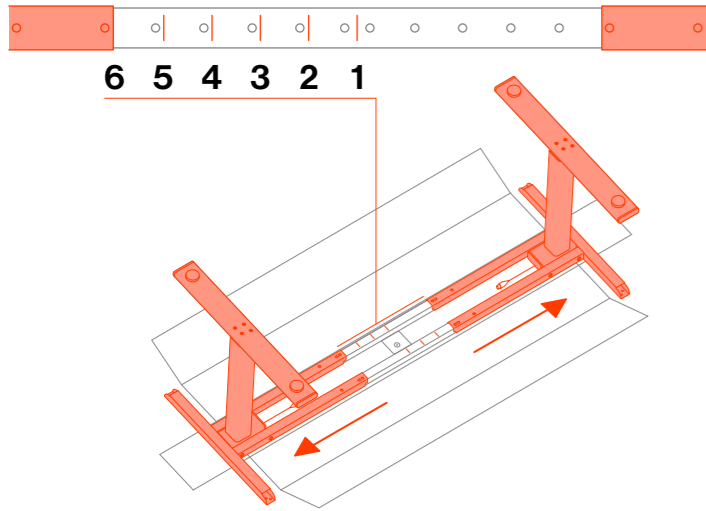

Yaasa Desk Frame Assembly Guide

rev04

www.yaasa.eu/assembly-frame

01

02

03

04

05

06

- 1 a = 120-130 cm (b = 118 cm)
- 2 a = 130-140 cm (b = 128 cm)
- 3 a = 140-150 cm (b = 138 cm)
- 4 a = 150-160 cm (b = 148 cm)
- 5 a = 160-170 cm (b = 158 cm)
- 6 a = 170-200 cm (b = 168 cm)

07

08

09

10