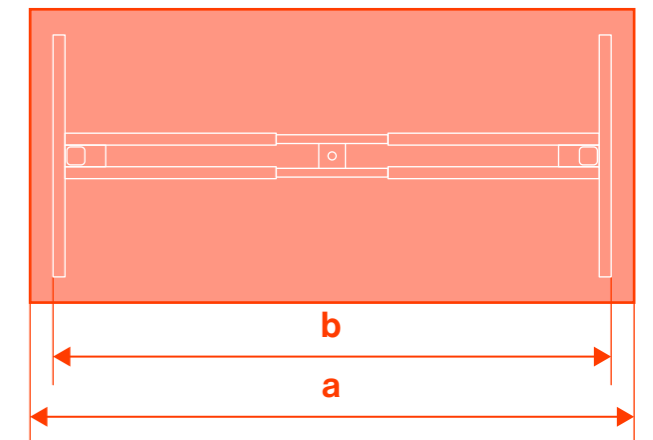

Yaasa Desk Frame Assembly Guide

rev04

www.yaasa.eu/assembly-frame

01

02

03

04

05

06

- 1 a = 120-130 cm (b = 118 cm)
- 2 a = 130-140 cm (b = 128 cm)
- 3 a = 140-150 cm (b = 138 cm)
- 4 a = 150-160 cm (b = 148 cm)
- 5 a = 160-170 cm (b = 158 cm)
- 6 a = 170-200 cm (b = 168 cm)

07

08

09

10