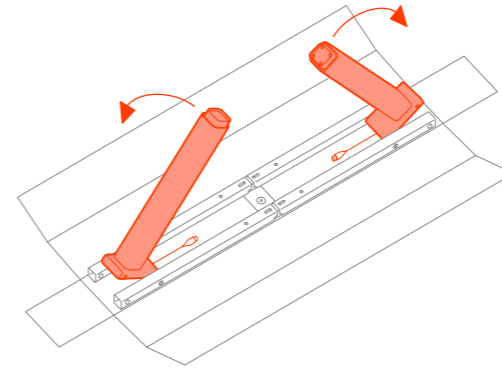

Yaasa Desk Frame Assembly Guide

rev04

www.yaasa.eu/assembly-frame

01

02

03

04

05

06

- 1 a = 120-130 cm (b = 118 cm)
- 2 a = 130-140 cm (b = 128 cm)
- 3 a = 140-150 cm (b = 138 cm)
- 4 a = 150-160 cm (b = 148 cm)
- 5 a = 160-170 cm (b = 158 cm)
- 6 a = 170-200 cm (b = 168 cm)

07

08

09

10