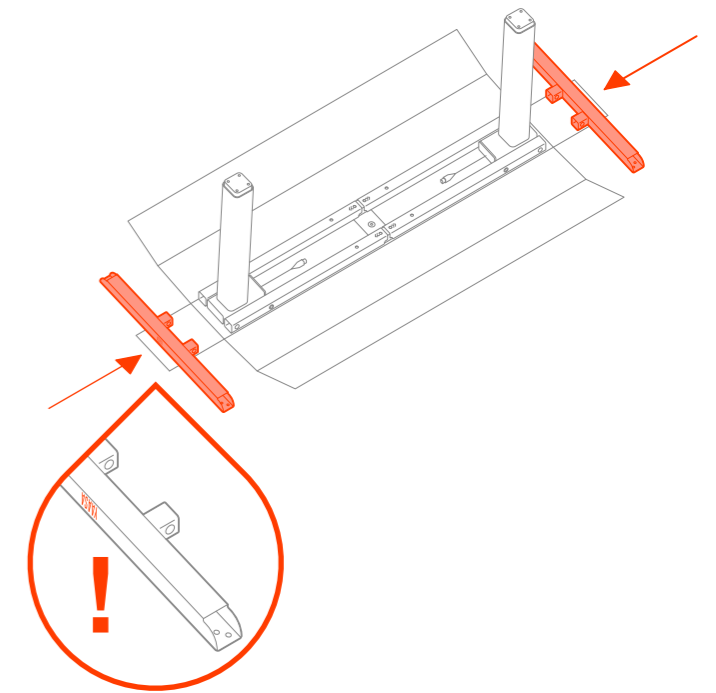

Yaasa Desk Frame Assembly Guide

rev04

www.yaasa.eu/assembly-frame

01

02

03

04

05

06

- 1 a = 120-130 cm (b = 118 cm)
- 2 a = 130-140 cm (b = 128 cm)
- 3 a = 140-150 cm (b = 138 cm)
- 4 a = 150-160 cm (b = 148 cm)
- 5 a = 160-170 cm (b = 158 cm)
- 6 a = 170-200 cm (b = 168 cm)

07

08

09

10