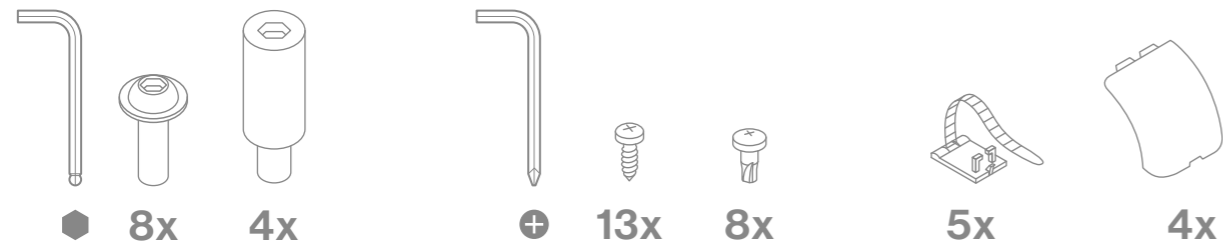

Yaasa Desk Frame Assembly Guide

rev04

www.yaasa.eu/assembly-frame

01

02

03

04

05

06

- 1 a = 120-130 cm (b = 118 cm)
- 2 a = 130-140 cm (b = 128 cm)
- 3 a = 140-150 cm (b = 138 cm)
- 4 a = 150-160 cm (b = 148 cm)
- 5 a = 160-170 cm (b = 158 cm)
- 6 a = 170-200 cm (b = 168 cm)

07

08

09

10