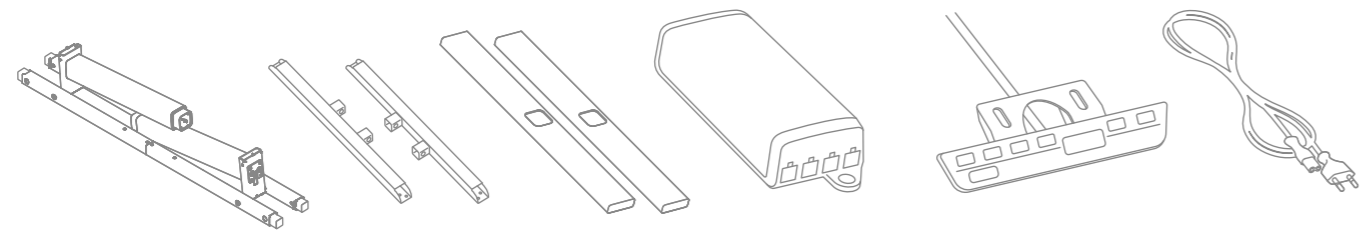

Yaasa Desk Frame Assembly Guide

rev04

www.yaasa.eu/assembly-frame

01

02

03

04

05

06

- 1 a = 120-130 cm (b = 118 cm)
- 2 a = 130-140 cm (b = 128 cm)
- 3 a = 140-150 cm (b = 138 cm)
- 4 a = 150-160 cm (b = 148 cm)
- 5 a = 160-170 cm (b = 158 cm)
- 6 a = 170-200 cm (b = 168 cm)

07

08

09

10