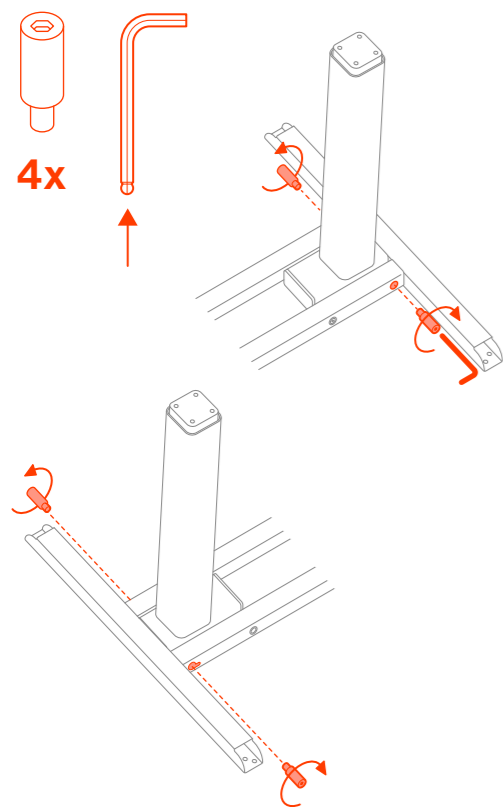

Yaasa Desk Frame Assembly Guide

rev04

www.yaasa.eu/assembly-frame

01

02

03

04

05

06

- 1 a = 120-130 cm (b = 118 cm)
- 2 a = 130-140 cm (b = 128 cm)
- 3 a = 140-150 cm (b = 138 cm)
- 4 a = 150-160 cm (b = 148 cm)
- 5 a = 160-170 cm (b = 158 cm)
- 6 a = 170-200 cm (b = 168 cm)

07

08

09

10